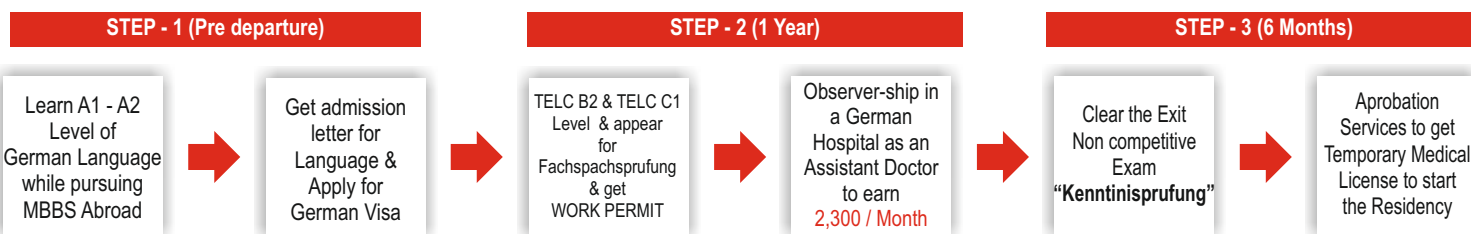

Education Counselors HELP LINE : 9699-360-370

EXCLUSIVE AUTHORIZED REPRESENTATIVE IN INDIA

MOKSH Overseas Educon Private Limited

159-160, Kaliandas Udyog Bhavan, Century Bazaar, Prabhadevi, Mumbai - 400025.
PH: 022-2436 6408 / 9699-360-370

Partners across India in more than 100 cities!

www.moksh16.com / E-Mail: moksh.enquiry@gmail.com

MBBS ABROAD | MEDICAL PG ABROAD | STUDY IN GERMANY | YOUTH TRAVEL

OVERSEAS BRANCHES OF MOKSH

CHINA

RUSSIA

UKRAINE

GERMANY

BRANCH OFFICE ADDRESS

NORTH INDIA: West Delhi | Kanpur | Dehradun
Gorakhpur | Karnal | Rewari | Gurgaon | East Delhi
Noida | Lucknow | Ambala | Chandigarh | Jammu

SOUTH INDIA: Bengaluru | Hyderabad | Mysuru | Chennai

WEST INDIA: Indore | Bhopal | Ahmedabad | Kota
Bhilai | Nashik | Jaipur | Pune | Gwalior | Kolhapur | Nagpur

EAST INDIA: Kolkata | Ranchi | Patna | Bhubanehswar